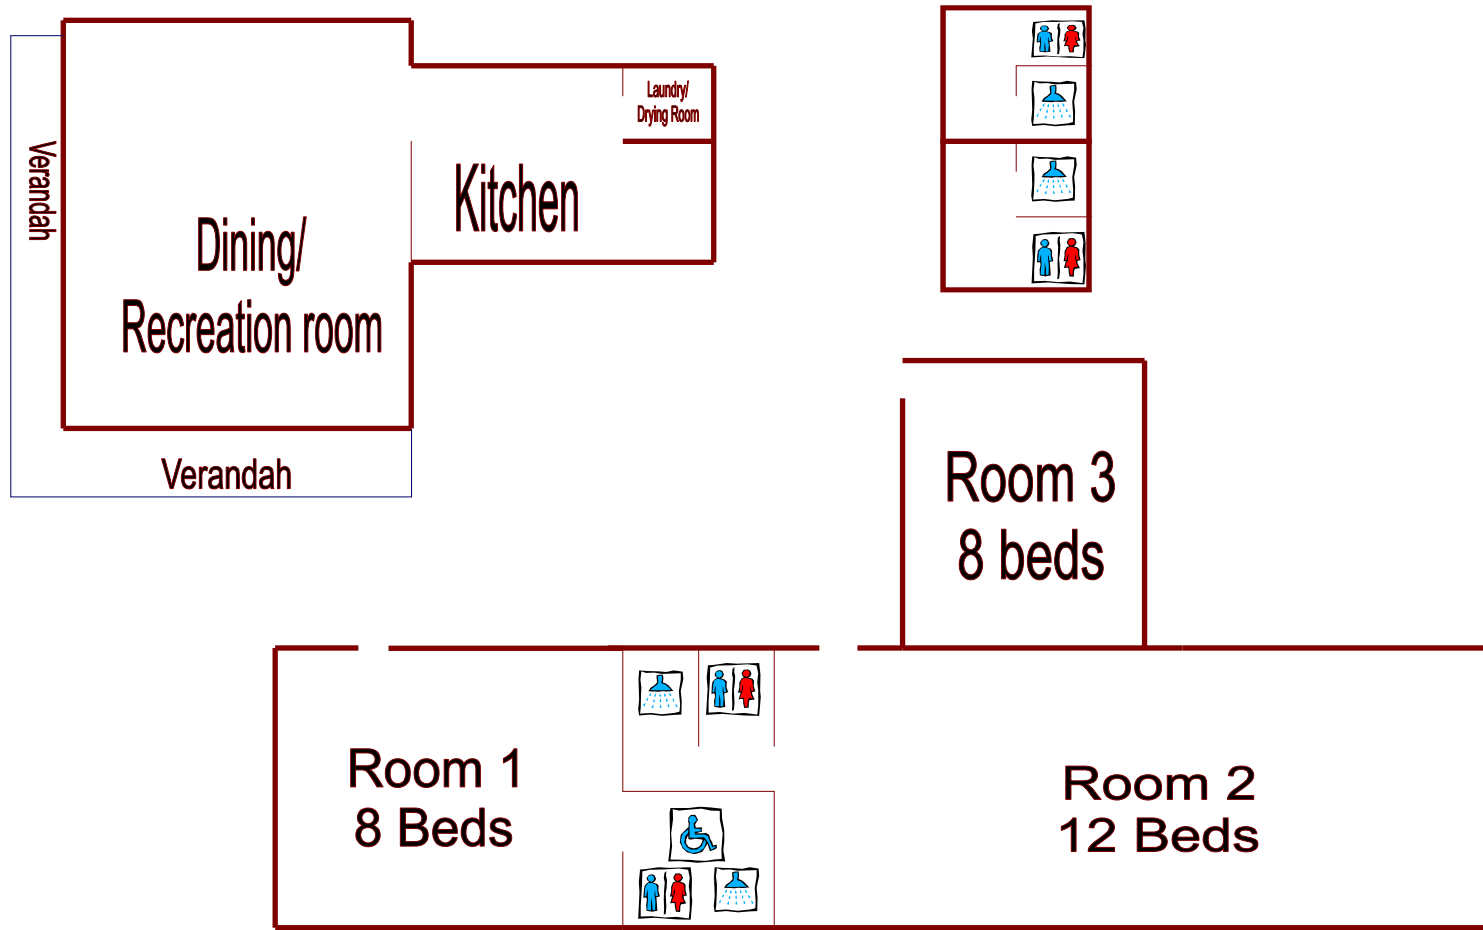

Cabins and number  1

Maximum number of people for cabin **10**

Toilets 

Public Phone 

* **Cabin 2 & 12** can accommodate 12 people each as they have 2 double beds in each cabin

Cabins 10 & 11 = 1 Double Bed and 2 Single Beds

Cabin 17 = 1 Single Bed, 1 Double Bed

Cabin 18 = 3 Single Beds

Self Contained Cabins

Self contained cabins have a fully equipped kitchen. You will need to bring:

- Tea towels
- Bed Linen

Ski Lodge Facility

Please note:
Additional 2 beds are mobile units
Bring your own linen and tea towels.