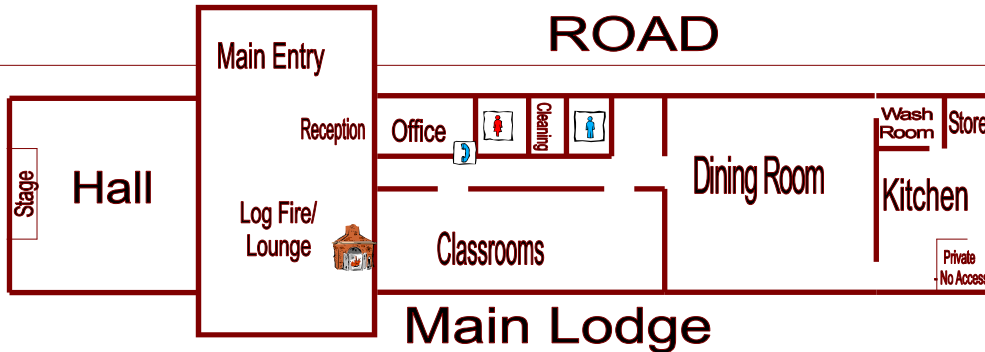

Main Lodge and Cabins

ROAD

Self Contained Cabins

ROAD

Parking

ROAD

ROAD

Key

Cabins and number  1

Maximum number of people for cabin **10**

Toilets 

Public Phone 

* **Cabin 2 & 12** can accommodate 12 people each as they have 2 double beds in each cabin

Cabins 10 & 11 = 1 Double Bed and 2 Single Beds

Cabin 17 = 1 Single Bed, 1 Double Bed

Cabin 18 = 3 Single Beds

Self Contained Cabins

Self contained cabins have a fully equipped kitchen. You will need to bring:

- Tea towels
- Bed Linen

Ski Lodge Facility

Please note:
Additional 2 beds are mobile units
Bring your own linen and tea towels.