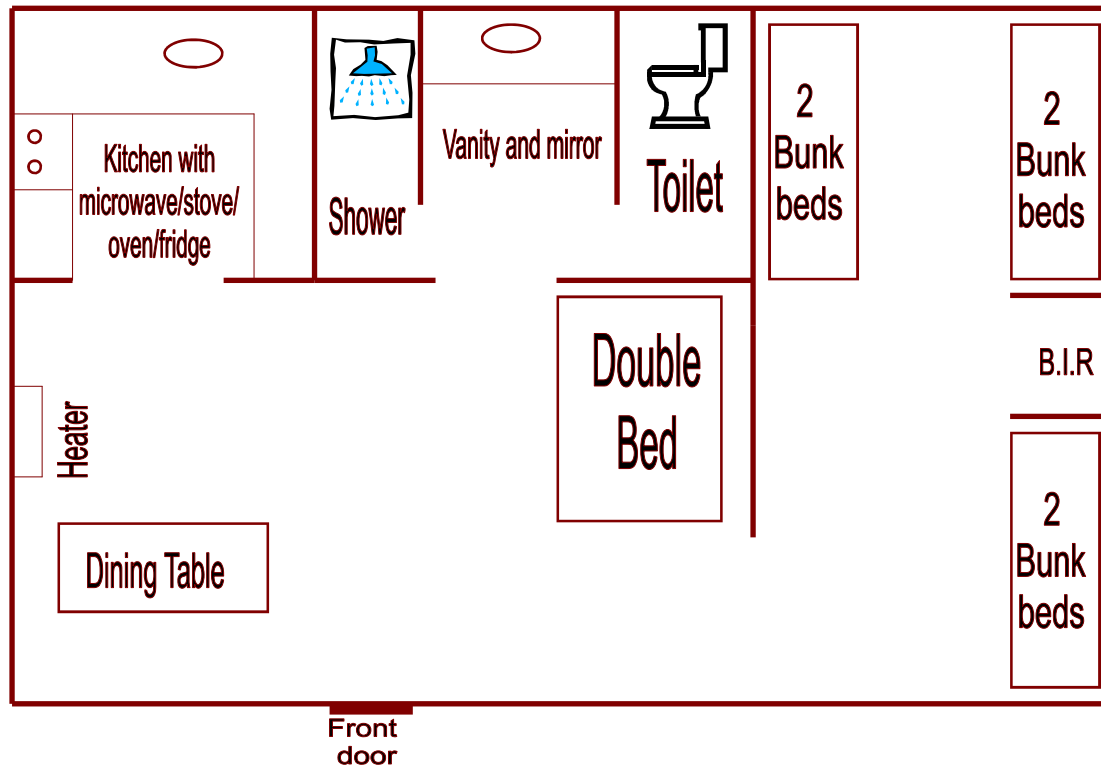

Main Lodge and Cabins

ROAD

Self Contained Cabins

ROAD

Parking

ROAD

ROAD

Key

Cabins and number  1

Maximum number of people for cabin **10**

Toilets 

Public Phone 

* **Cabin 2 & 12** can accommodate 12 people each as they have 2 double beds in each cabin

Cabins 10 & 11 = 1 Double Bed and 2 Single Beds

Cabin 17 = 1 Single Bed, 1 Double Bed

Cabin 18 = 3 Single Beds

Self Contained Cabins

Self contained cabins have a fully equipped kitchen. You will need to bring:

- Tea towels
- Bed Linen

Ski Lodge Facility

Please note:
Additional 2 beds are mobile units
Bring your own linen and tea towels.