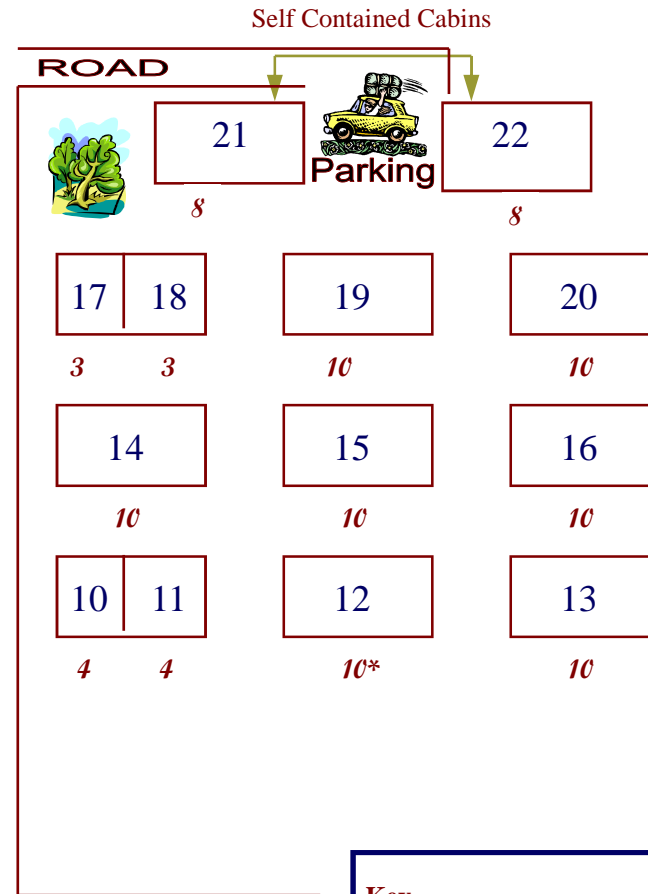

Main Lodge and Cabins

ROAD

Self Contained Cabins

ROAD

Parking

ROAD

ROAD

Key

Cabins and number  1

Maximum number of people for cabin **10**

Toilets 

Public Phone 

* **Cabin 2 & 12** can accommodate 12 people each as they have 2 double beds in each cabin

Cabins 10 & 11 = 1 Double Bed and 2 Single Beds

Cabin 17 = 1 Single Bed, 1 Double Bed

Cabin 18 = 3 Single Beds

Self Contained Cabins

Self contained cabins have a fully equipped kitchen. You will need to bring:

- Tea towels
- Bed Linen

Ski Lodge Facility

Please note:
Additional 2 beds are mobile units
Bring your own linen and tea towels.